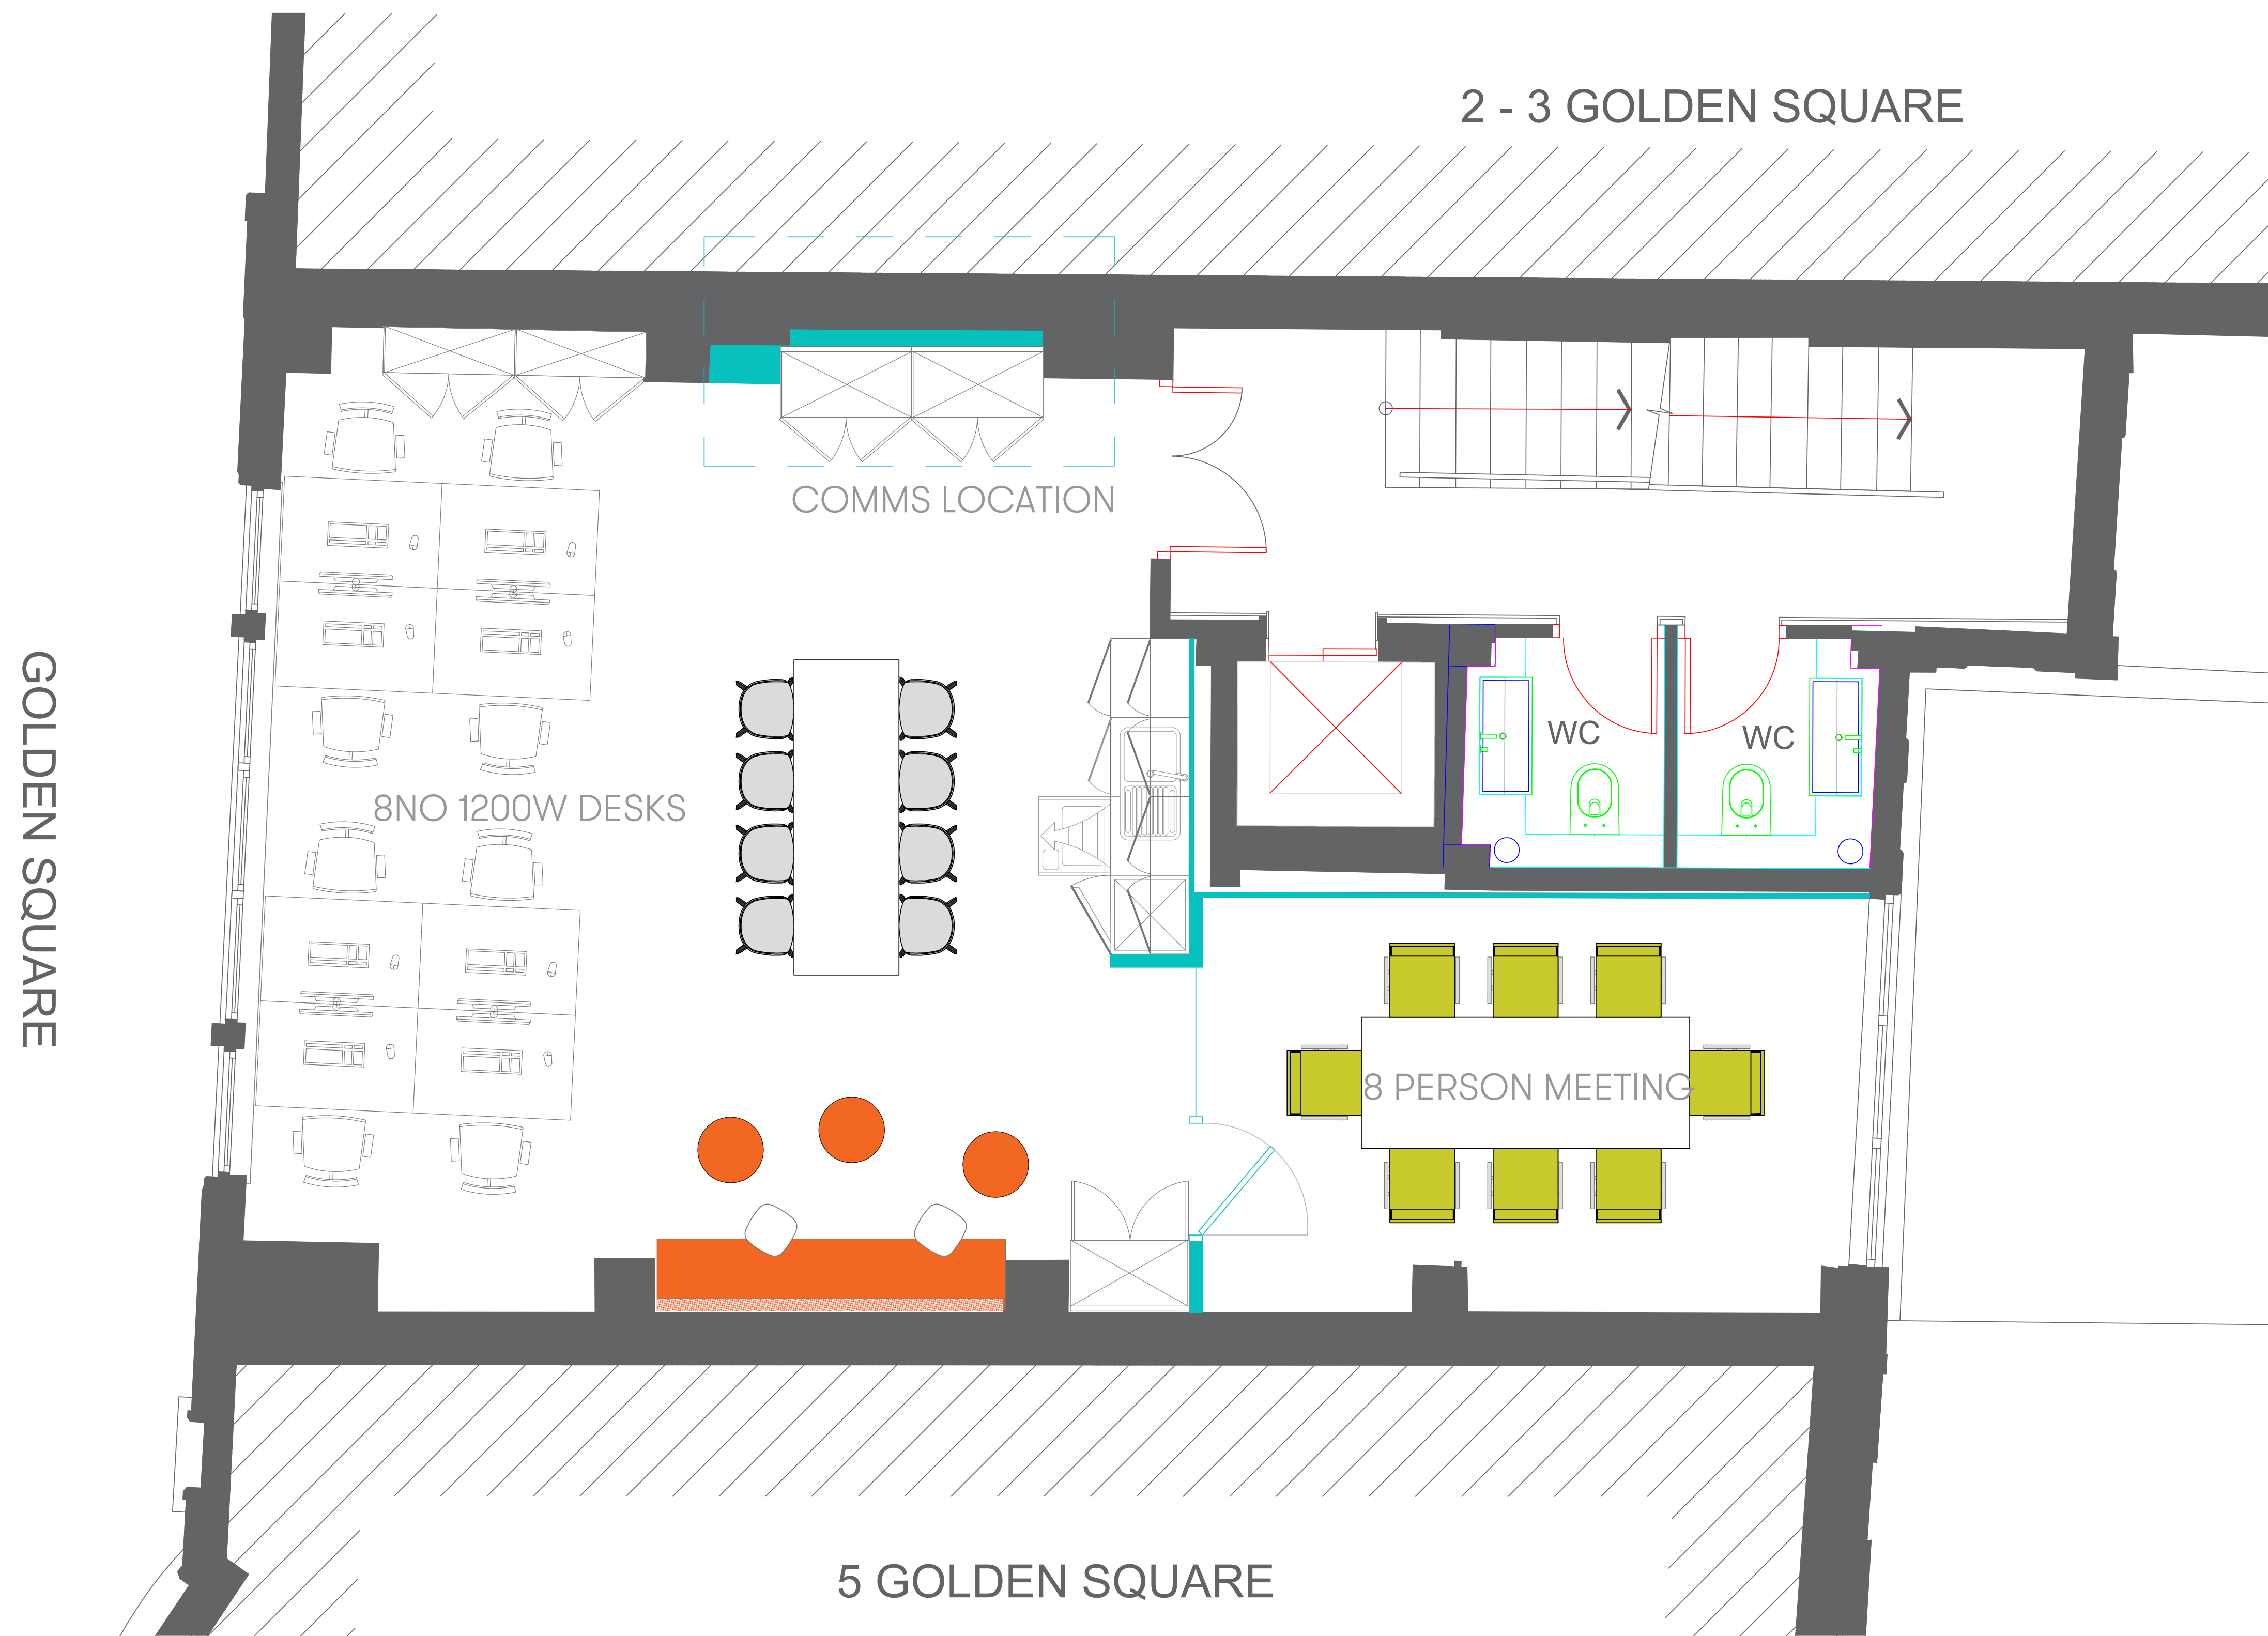

4 GOLDEN SQUARE - TEST FIT MAX CAPACITY

- OPEN PLAN DESKS - 14NO
- 8 PERSON MEETING - 1NO
- TEAPOINT - 1NO
- COMMS CUPBOARD - 1NO

4 GOLDEN SQUARE - TEST FIT

- OPEN PLAN DESKS - 8NO
- 8 PERSON MEETING - 1NO
- TEAPOINT - 1NO
- COMMS CUPBOARD - 1NO
- BREAKOUT/SOFT SEATING - 2NO

4 GOLDEN SQUARE - CONCEPTUAL VISUAL